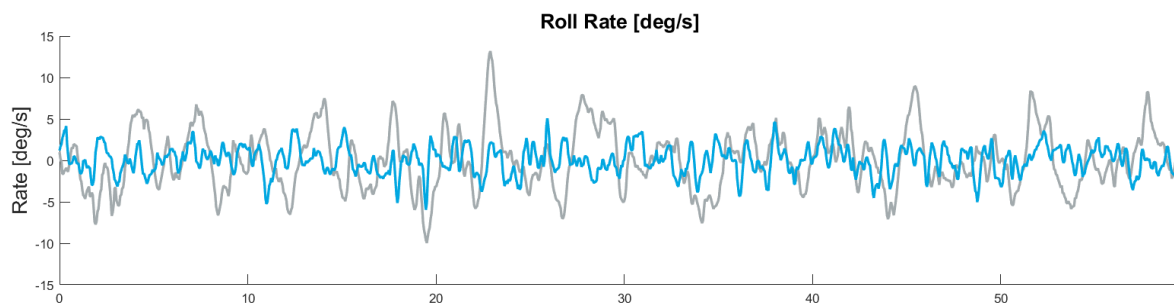

# SEAKEEPER RIDE SEA TRIAL REPORT

## Vessel Characteristics

Boat Make	Chris-Craft Boats
Boat Model	Calypso 24
Boat Year	2022
System	Ride 450
Length Overall	25' 2"
Beam Overall	8' 6"
Engine Configuration	1x Mercury Verado 300hp
Displacement	5,905 lbs

## Test Conditions

Date	July 6, 2022
Location	Sarasota, FL
Speed	30 mph
Seas	Stern quartering
Sea Conditions	1-2 ft. at 3 seconds

## Performance Results

Performance results are measured with the system on and off as a reduction of standard deviation in pitch and roll rates at all frequencies at a constant heading and speed.