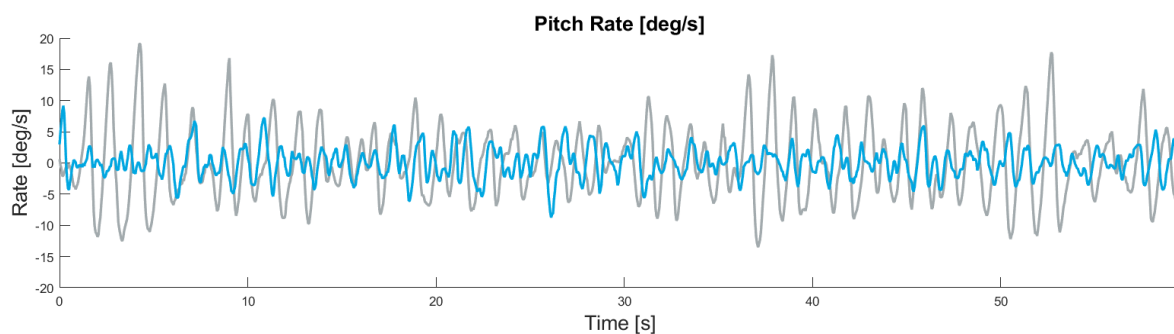

## Vessel Characteristics

Boat Make	Chris-Craft Boats
Boat Model	Calypso 24
Boat Year	2022
System	Ride 450
Length Overall	25' 2"
Beam Overall	8' 6"
Engine Configuration	1x Mercury Verado 300hp
Displacement	5,905 lbs

## Test Conditions

Date	July 6, 2022
Location	Sarasota, FL
Speed	30 mph
Seas	Stern quartering
Sea Conditions	1-2 ft. at 3 seconds

## Performance Results

Performance results are measured with the system on and off as a reduction of standard deviation in pitch and roll rates at all frequencies at a constant heading and speed.