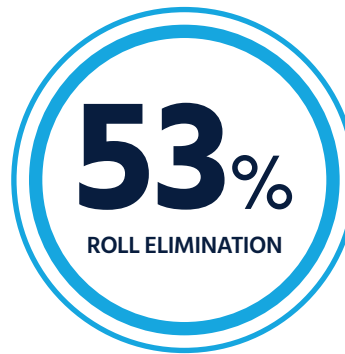

Performance Results

Performance results are measured with the system on and off as a reduction of standard deviation in pitch and roll rates at all frequencies at a constant heading and speed.