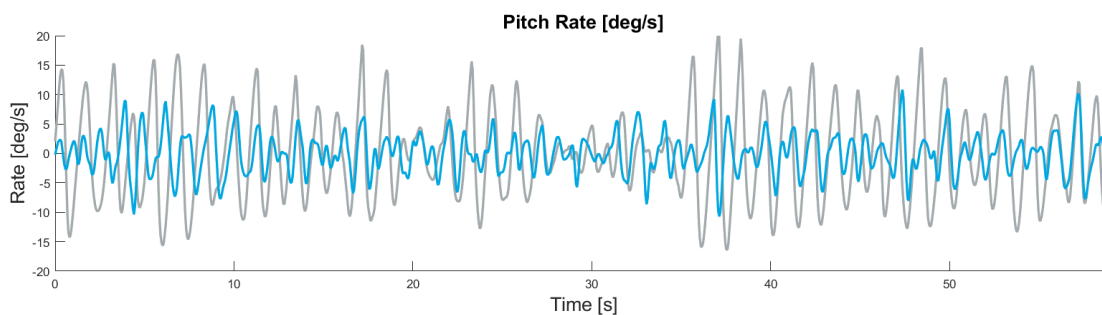

SEAKEEPER RIDE SEA TRIAL REPORT

Vessel Characteristics

Boat Make	Chris-Craft Boats
Boat Model	Calypso 27
Boat Year	2022
System	Ride 525
Length Overall	27' 10"
Beam Overall	9' 1"
Engine Configuration	2x Mercury Verado 300hp
Displacement	8,428 lbs

Test Conditions

Date	July 6, 2022
Location	Sarasota, FL
Speed	31 mph
Seas	Stern quartering
Sea Conditions	1-2 ft. at 3 seconds

Performance Results

Performance results are measured with the system on and off as a reduction of standard deviation in pitch and roll rates at all frequencies at a constant heading and speed.