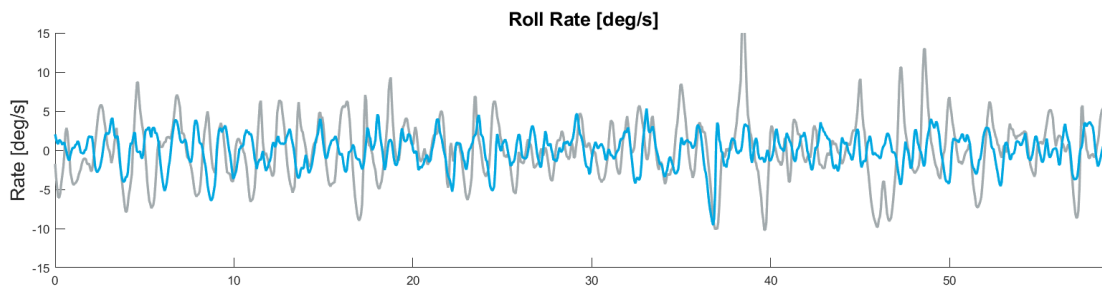

SEAKEEPER RIDE SEA TRIAL REPORT

Vessel Characteristics

Boat Make	Chris-Craft Boats
Boat Model	Calypso 27
Boat Year	2022
System	Ride 525
Length Overall	27' 10"
Beam Overall	9' 1"
Engine Configuration	2x Mercury Verado 300hp
Displacement	8,428 lbs

Test Conditions

Date	July 6, 2022
Location	Sarasota, FL
Speed	31 mph
Seas	Stern quartering
Sea Conditions	1-2 ft. at 3 seconds

Performance Results

Performance results are measured with the system on and off as a reduction of standard deviation in pitch and roll rates at all frequencies at a constant heading and speed.