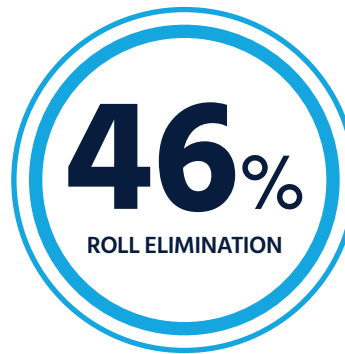

SEAKEEPER RIDE SEA TRIAL REPORT

Vessel Characteristics

Boat Make	Chris-Craft Boats
Boat Model	Calypso 27
Boat Year	2022
System	Ride 525
Length Overall	27' 10"
Beam Overall	9' 1"
Engine Configuration	2x Mercury Verado 300hp
Displacement	8,428 lbs

Test Conditions

Date	July 6, 2022
Location	Sarasota, FL
Speed	31 mph
Seas	Stern quartering
Sea Conditions	1-2 ft. at 3 seconds

Performance Results

Performance results are measured with the system on and off as a reduction of standard deviation in pitch and roll rates at all frequencies at a constant heading and speed.