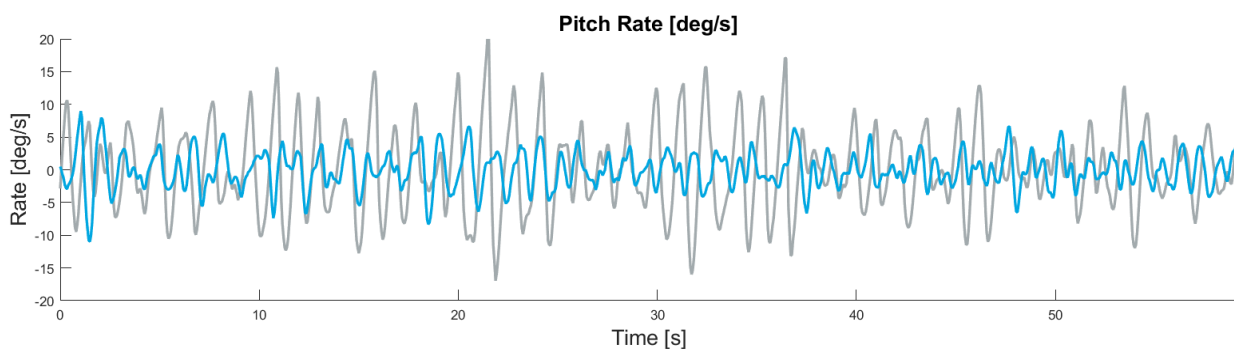

SEAKEEPER RIDE SEA TRIAL REPORT

Vessel Characteristics

Boat Make	Sea Hunt Boats
Boat Model	Gamefish 27
Boat Year	2021
System	Ride 525
Length Overall	27' 5"
Beam Overall	9' 9"
Engine Configuration	2 x Yamaha 250hp
Displacement	5,600 lbs

Test Conditions

Date	July 20, 2022
Location	Punta Gorda, FL
Speed	27 mph
Seas	Bow quartering
Sea Conditions	1 ft. at 3 seconds

Performance Results

Performance results are measured with the system on and off as a reduction of standard deviation in pitch and roll rates at all frequencies at a constant heading and speed.