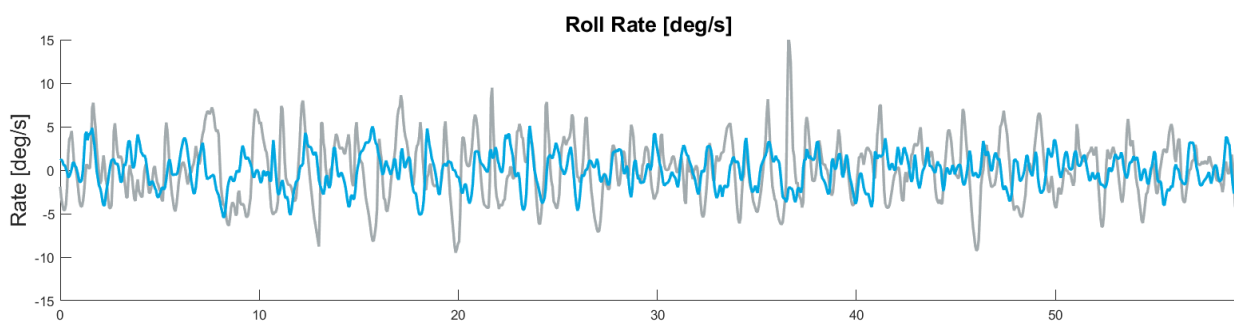

SEAKEEPER RIDE SEA TRIAL REPORT

Vessel Characteristics

Boat Make	Sea Hunt Boats
Boat Model	Gamefish 27
Boat Year	2021
System	Ride 525
Length Overall	27' 5"
Beam Overall	9' 9"
Engine Configuration	2 x Yamaha 250hp
Displacement	5,600 lbs

Test Conditions

Date	July 20, 2022
Location	Punta Gorda, FL
Speed	27 mph
Seas	Bow quartering
Sea Conditions	1 ft. at 3 seconds

Performance Results

Performance results are measured with the system on and off as a reduction of standard deviation in pitch and roll rates at all frequencies at a constant heading and speed.