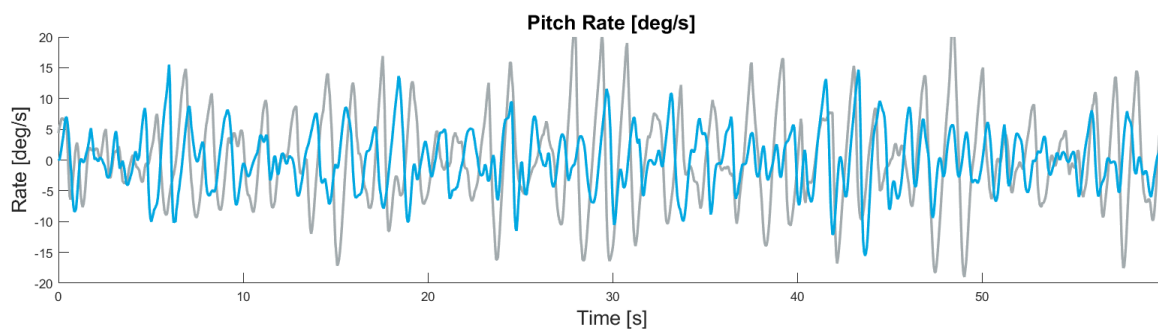

SEAKEEPER RIDE SEA TRIAL REPORT

Vessel Characteristics

Boat Make	Chris-Craft Boats
Boat Model	Calypso 30
Boat Year	2023
System	Ride 525
Length Overall	30' 6"
Beam Overall	10' 2"
Engine Configuration	2x Mercury Verado 300hp
Displacement	8,700 lbs

Test Conditions

Date	October 31, 2022
Location	Fort Lauderdale, FL
Speed	31 mph
Seas	Bow quartering
Sea Conditions	1-3 ft. at 5-7 seconds

Performance results are measured with the system on and off as a reduction of standard deviation in pitch and roll rates at all frequencies at a constant heading and speed.