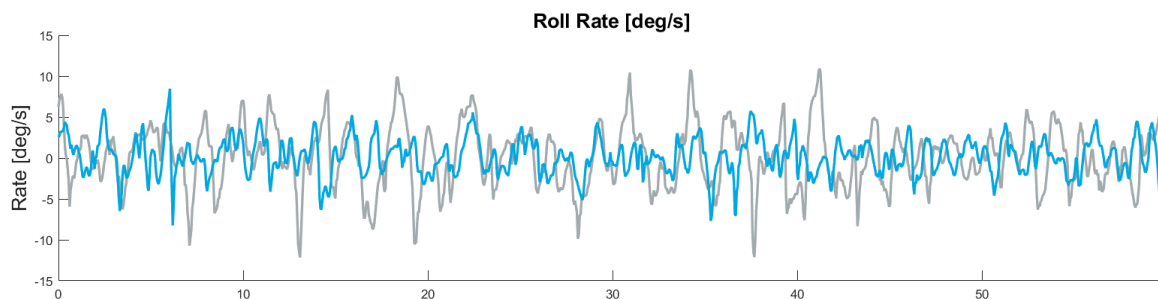

SEAKEEPER RIDE SEA TRIAL REPORT

Vessel Characteristics

Boat Make	Chris-Craft Boats
Boat Model	Calypso 30
Boat Year	2023
System	Ride 525
Length Overall	30' 6"
Beam Overall	10' 2"
Engine Configuration	2x Mercury Verado 300hp
Displacement	8,700 lbs

Test Conditions

Date	October 31, 2022
Location	Fort Lauderdale, FL
Speed	31 mph
Seas	Bow quartering
Sea Conditions	1-3 ft. at 5-7 seconds

Performance results are measured with the system on and off as a reduction of standard deviation in pitch and roll rates at all frequencies at a constant heading and speed.