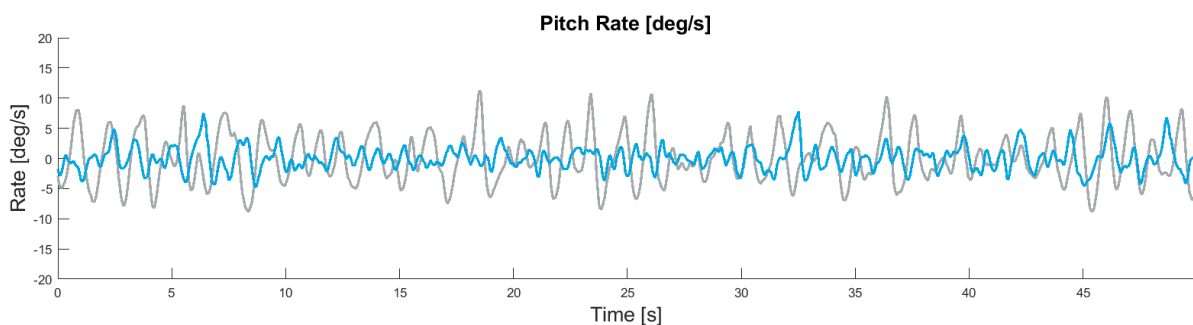

SEAKEEPER RIDE SEA TRIAL REPORT

Vessel Characteristics

Boat Make	Key West Boats
Boat Model	239 FS
Boat Year	2023
System	Ride 450
Length Overall	23' 9"
Beam Overall	8' 6"
Engine Configuration	1x Yamaha 250hp
Displacement	2,700 lbs

Test Conditions

Date	January 25, 2023
Location	Charleston, SC
Speed	26 mph
Seas	Following
Sea Conditions	1 ft. at 2 seconds

Performance Results

Performance results are measured with the system on and off as a reduction of standard deviation in pitch and roll rates at all frequencies at a constant heading and speed.