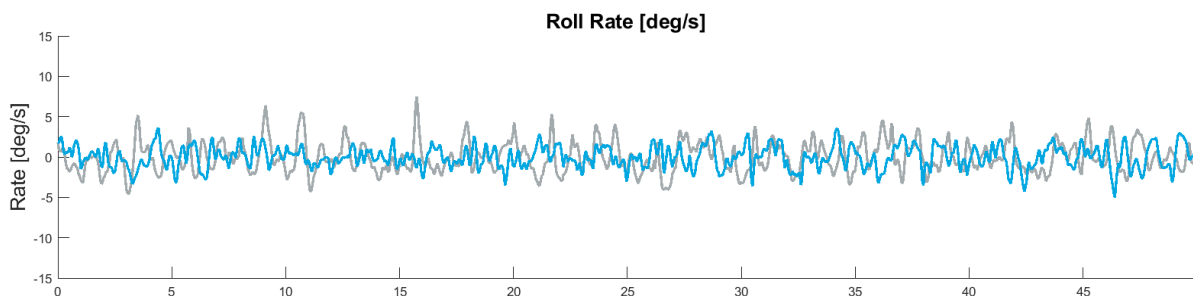

SEAKEEPER RIDE SEA TRIAL REPORT

Vessel Characteristics

Boat Make	Key West Boats
Boat Model	239 FS
Boat Year	2023
System	Ride 450
Length Overall	23' 9"
Beam Overall	8' 6"
Engine Configuration	1x Yamaha 250hp
Displacement	2,700 lbs

Test Conditions

Date	January 25, 2023
Location	Charleston, SC
Speed	26 mph
Seas	Following
Sea Conditions	1 ft. at 2 seconds

Performance Results

Performance results are measured with the system on and off as a reduction of standard deviation in pitch and roll rates at all frequencies at a constant heading and speed.