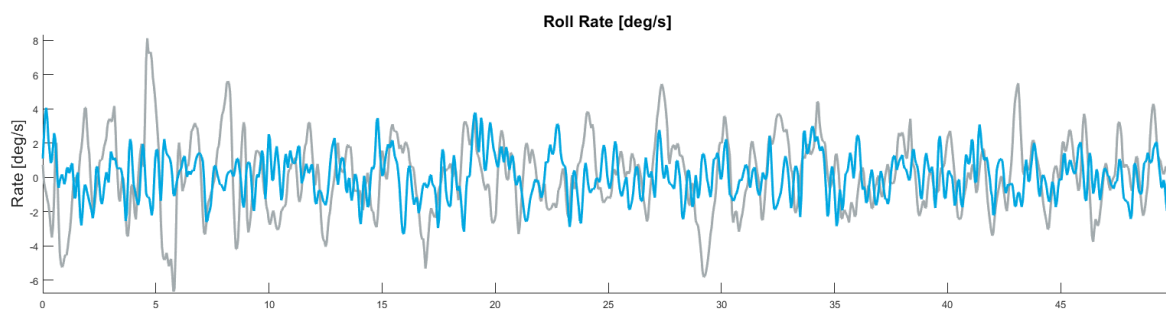

SEAKEEPER RIDE SEA TRIAL REPORT

Vessel Characteristics

Boat Make	Dorado Boats
Boat Model	25 Flat Deck
Boat Year	2021
System	Ride 525
Length Overall	25'
Beam Overall	8' 4"
Engine Configuration	1x Mercury 300hp
Displacement	3,500 lbs

Test Conditions

Date	June 2, 2023
Location	Fort Myers, FL
Speed	30 mph
Seas	Stern Quartering
Sea Conditions	1 ft. at 2 seconds

Performance results are measured with the system on and off as a reduction of standard deviation in pitch and roll rates at all frequencies at a constant heading and speed.