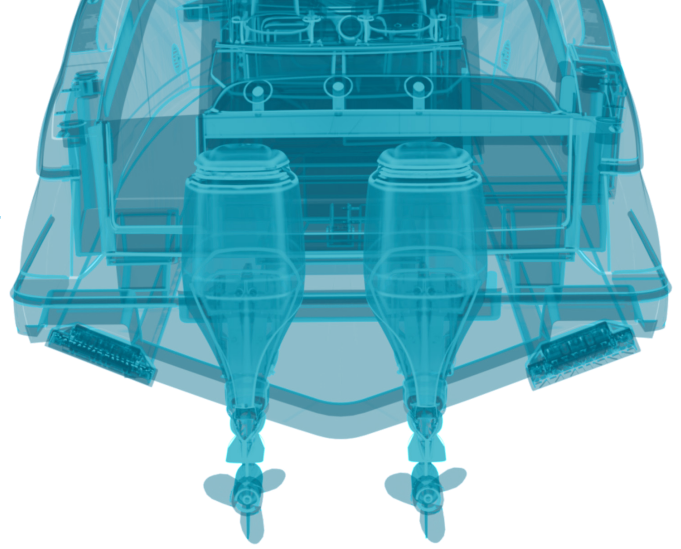

SEAKEEPER RIDE SEA TRIAL REPORT

Vessel Characteristics

Boat Make	Dorado Boats
Boat Model	25 Flat Deck
Boat Year	2021
System	Ride 525
Length Overall	25'
Beam Overall	8' 4"
Engine Configuration	1x Mercury 300hp
Displacement	3,500 lbs

Test Conditions

Date	June 2, 2023
Location	Fort Myers, FL
Speed	30 mph
Seas	Stern Quartering
Sea Conditions	1 ft. at 2 seconds

Performance results are measured with the system on and off as a reduction of standard deviation in pitch and roll rates at all frequencies at a constant heading and speed.