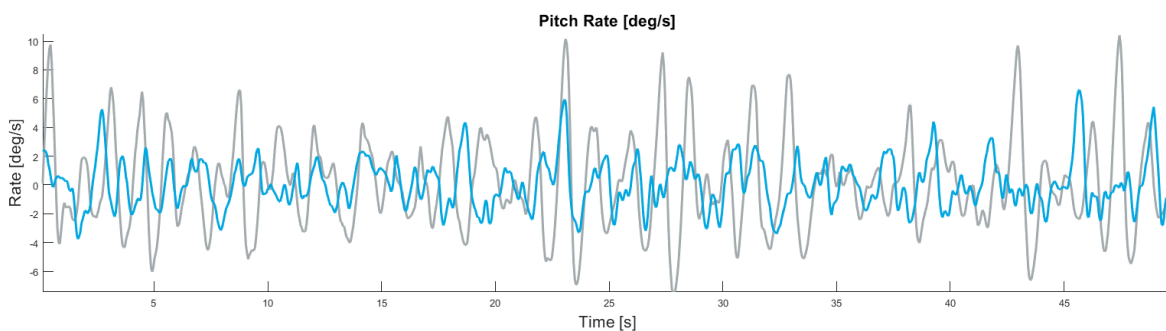

SEAKEEPER RIDE SEA TRIAL REPORT

Vessel Characteristics

Boat Make	Dorado Boats
Boat Model	25 Flat Deck
Boat Year	2021
System	Ride 525
Length Overall	25'
Beam Overall	8' 4"
Engine Configuration	1x Mercury 300hp
Displacement	3,500 lbs

Test Conditions

Date	June 2, 2023
Location	Fort Myers, FL
Speed	30 mph
Seas	Stern Quartering
Sea Conditions	1 ft. at 2 seconds

Performance results are measured with the system on and off as a reduction of standard deviation in pitch and roll rates at all frequencies at a constant heading and speed.