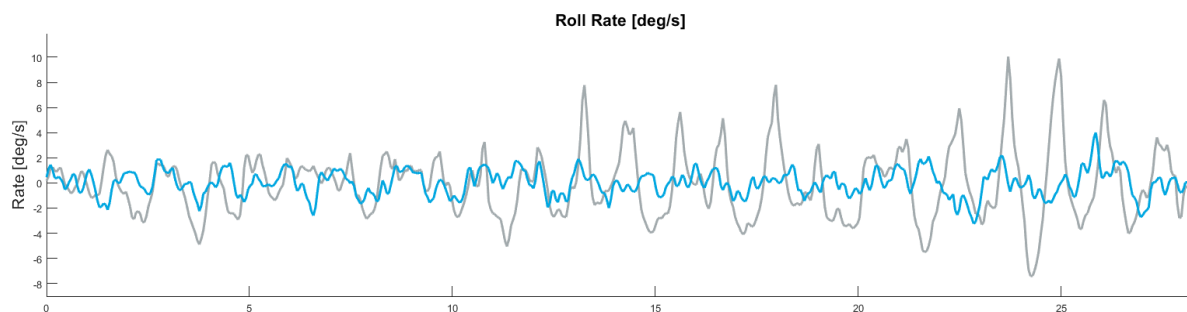

SEAKEEPER RIDE SEA TRIAL REPORT

Vessel Characteristics

Boat Make	Extreme Boats
Boat Model	745 Game King
Boat Year	2023
System	Ride 450
Length Overall	24' 3"
Beam Overall	8' 2"
Engine Configuration	1x Yamaha 300hp
Displacement	4,070 lbs

Test Conditions

Date	June 6, 2023
Location	Cleveland, OH
Speed	30 mph
Seas	Beam
Sea Conditions	1 ft. at 6 seconds

Performance results are measured with the system on and off as a reduction of standard deviation in pitch and roll rates at all frequencies at a constant heading and speed.