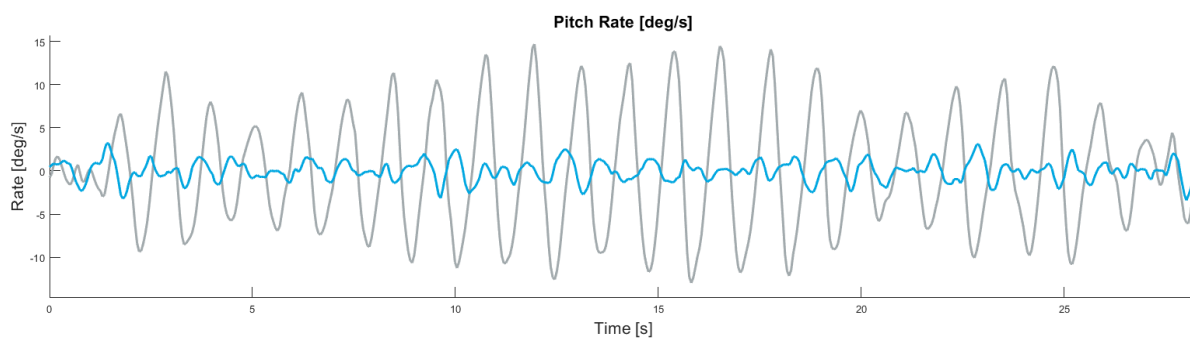

SEAKEEPER RIDE SEA TRIAL REPORT

Vessel Characteristics

Boat Make	Extreme Boats
Boat Model	745 Game King
Boat Year	2023
System	Ride 450
Length Overall	24' 3"
Beam Overall	8' 2"
Engine Configuration	1x Yamaha 300hp
Displacement	4,070 lbs

Test Conditions

Date	June 6, 2023
Location	Cleveland, OH
Speed	30 mph
Seas	Beam
Sea Conditions	1 ft. at 6 seconds

Performance results are measured with the system on and off as a reduction of standard deviation in pitch and roll rates at all frequencies at a constant heading and speed.