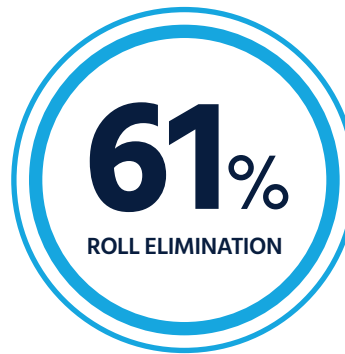

SEAKEEPER RIDE SEA TRIAL REPORT

Vessel Characteristics

Boat Make	Extreme Boats
Boat Model	745 Game King
Boat Year	2023
System	Ride 450
Length Overall	24' 3"
Beam Overall	8' 2"
Engine Configuration	1x Yamaha 300hp
Displacement	4,070 lbs

Test Conditions

Date	June 6, 2023
Location	Cleveland, OH
Speed	30 mph
Seas	Beam
Sea Conditions	1 ft. at 6 seconds

Performance results are measured with the system on and off as a reduction of standard deviation in pitch and roll rates at all frequencies at a constant heading and speed.