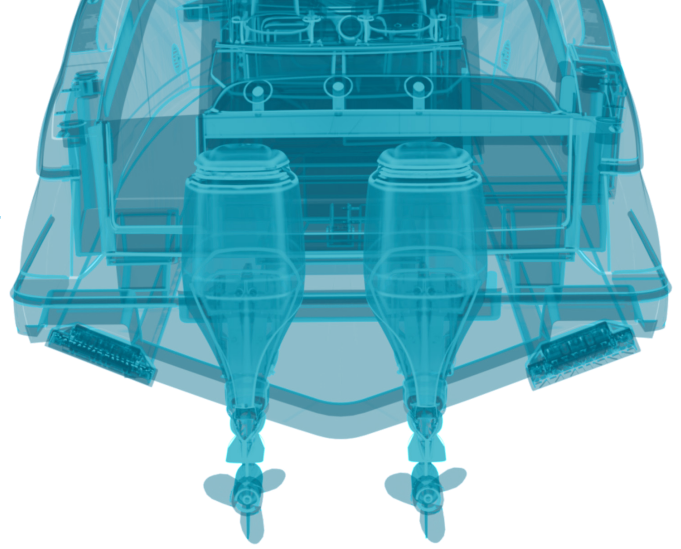

SEAKEEPER RIDE SEA TRIAL REPORT

Vessel Characteristics

Boat Make	Extreme Boats
Boat Model	745 Game King
Boat Year	2023
System	Ride 450
Length Overall	24' 3"
Beam Overall	8' 2"
Engine Configuration	1x Yamaha 300hp
Displacement	4,070 lbs

Test Conditions

Date	June 6, 2023
Location	Cleveland, OH
Speed	30 mph
Seas	Beam
Sea Conditions	1 ft. at 6 seconds

Performance results are measured with the system on and off as a reduction of standard deviation in pitch and roll rates at all frequencies at a constant heading and speed.