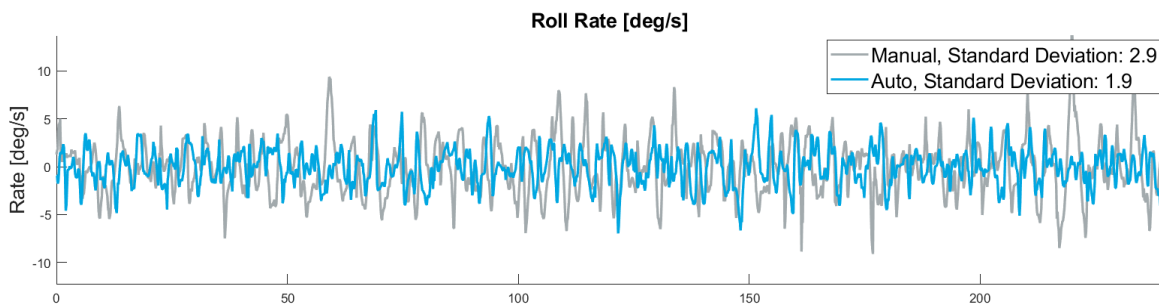

# SEAKEEPER RIDE SEA TRIAL REPORT

## Vessel Characteristics

Boat Make	Key West Boats
Boat Model	250 BR
Boat Year	2023
System	Ride 450
Length Overall	25' 3"
Beam Overall	8' 6"
Engine Configuration	1x Yamaha 300hp
Displacement	2,400 lbs

## Test Conditions

Date	May 19, 2023
Location	Cape Canaveral, FL
Speed	26 mph
Seas	Following
Sea Conditions	2-4 ft. at 4 seconds

Performance results are measured with the system on and off as a reduction of standard deviation in pitch and roll rates at all frequencies at a constant heading and speed.