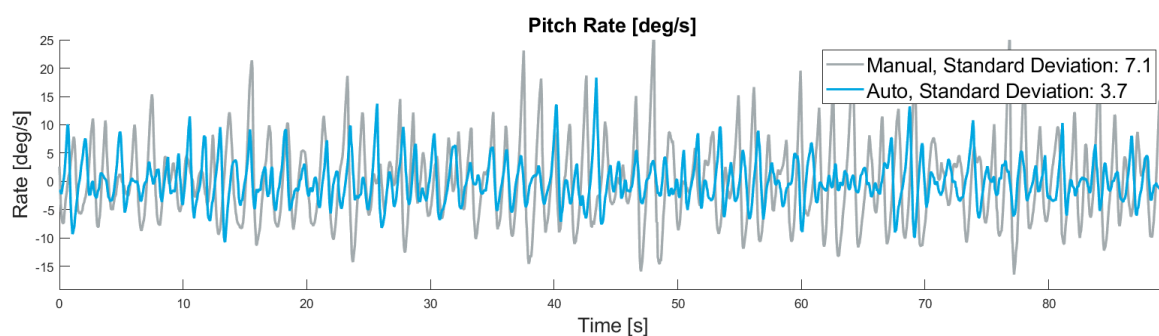

## Vessel Characteristics

Boat Make	Key West Boats
Boat Model	250 BR
Boat Year	2023
System	Ride 450
Length Overall	25' 3"
Beam Overall	8' 6"
Engine Configuration	1x Yamaha 300hp
Displacement	2,400 lbs

## Test Conditions

Date	May 19, 2023
Location	Cape Canaveral, FL
Speed	26 mph
Seas	Following
Sea Conditions	2-4 ft. at 4 seconds

Performance results are measured with the system on and off as a reduction of standard deviation in pitch and roll rates at all frequencies at a constant heading and speed.