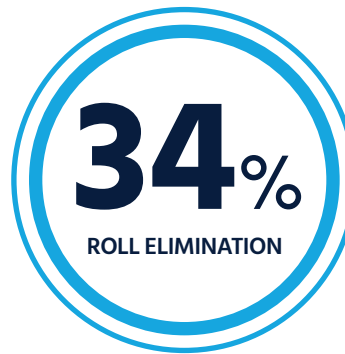

Test Conditions

Date	May 19, 2023
Location	Cape Canaveral, FL
Speed	26 mph
Seas	Following
Sea Conditions	2-4 ft. at 4 seconds