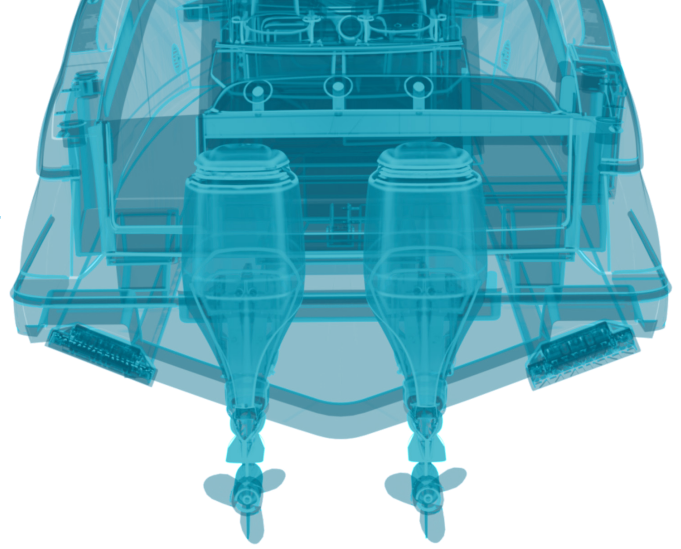

SEAKEEPER RIDE SEA TRIAL REPORT

Vessel Characteristics

Boat Make	Valentino Custom Boats
Boat Model	35 CC
Boat Year	2023
System	Ride 600
Length Overall	35'
Beam Overall	11' 5"
Engine Configuration	2x Suzuki 350hp
Displacement	9,300 lbs

Test Conditions

Date	May 15, 2023
Location	Ft. Lauderdale, FL
Speed	30 mph
Seas	Stern Quartering
Sea Conditions	3 ft. Confused Seas

Performance results are measured with the system on and off as a reduction of standard deviation in pitch and roll rates at all frequencies at a constant heading and speed.