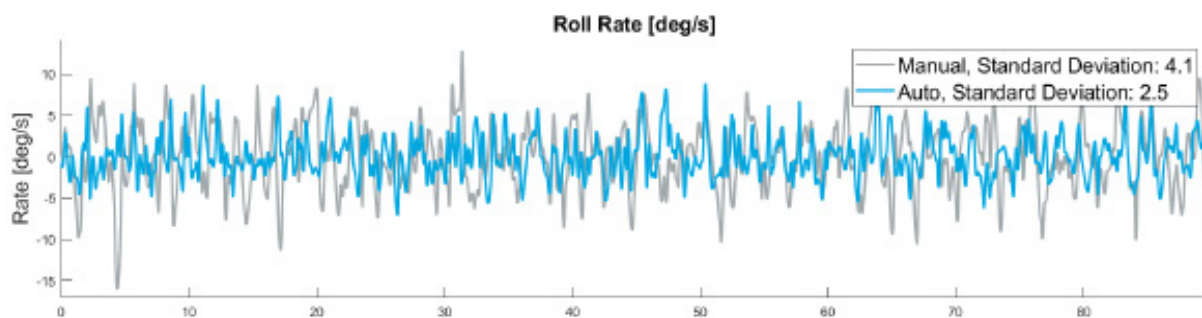

SEAKEEPER RIDE SEA TRIAL REPORT

Vessel Characteristics

Boat Make	Valentino Custom Boats
Boat Model	35 CC
Boat Year	2023
System	Ride 600
Length Overall	35'
Beam Overall	11' 5"
Engine Configuration	2x Suzuki 350hp
Displacement	9,300 lbs

Test Conditions

Date	May 15, 2023
Location	Ft. Lauderdale, FL
Speed	30 mph
Seas	Stern Quartering
Sea Conditions	3 ft. Confused Seas

Performance results are measured with the system on and off as a reduction of standard deviation in pitch and roll rates at all frequencies at a constant heading and speed.