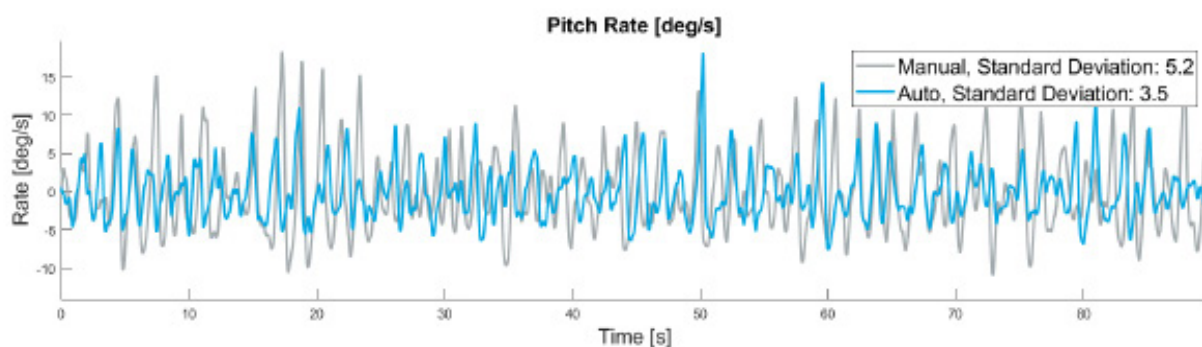

SEAKEEPER RIDE SEA TRIAL REPORT

Vessel Characteristics

Boat Make	Valentino Custom Boats
Boat Model	35 CC
Boat Year	2023
System	Ride 600
Length Overall	35'
Beam Overall	11' 5"
Engine Configuration	2x Suzuki 350hp
Displacement	9,300 lbs

Test Conditions

Date	May 15, 2023
Location	Ft. Lauderdale, FL
Speed	30 mph
Seas	Stern Quartering
Sea Conditions	3 ft. Confused Seas

Performance results are measured with the system on and off as a reduction of standard deviation in pitch and roll rates at all frequencies at a constant heading and speed.