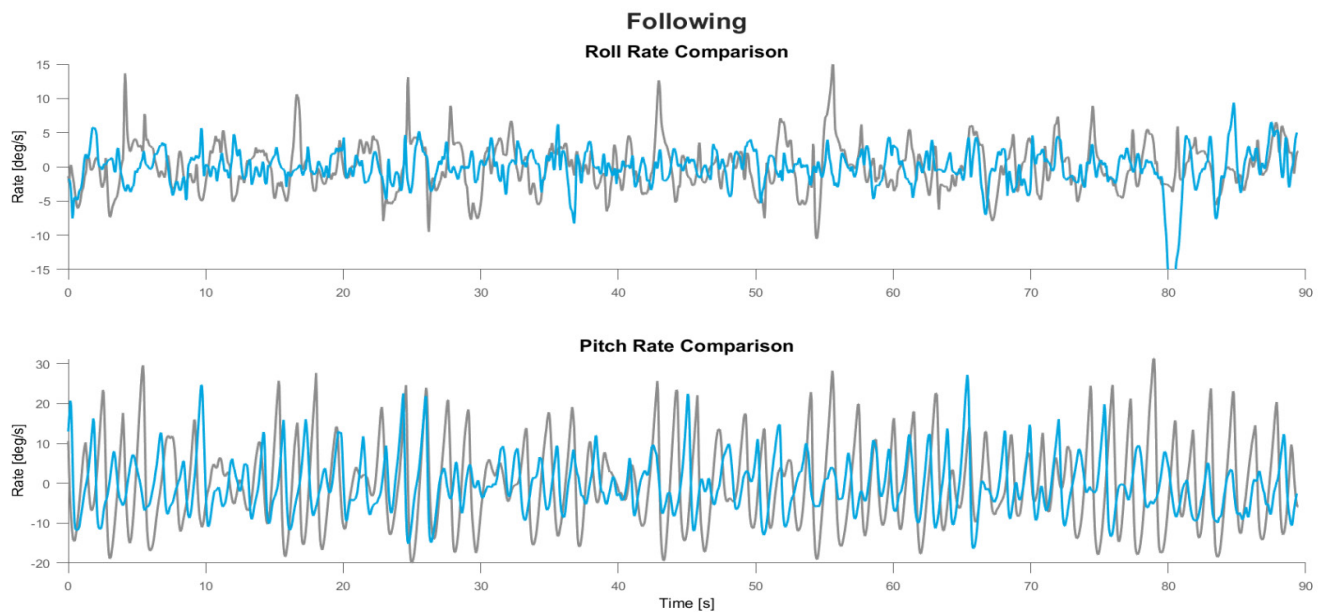

SEAKEEPER RIDE SEA TRIAL REPORT

Vessel Characteristics

Boat Make	Chris-Craft Boats
Boat Model	Calypso 28
Boat Year	2024
System	525
Length Overall	27' 11"
Beam Overall	9' 1"
Engine Configuration	2x Mercury 300 hp
Displacement	8,428 lbs

Test Conditions

Date	July 24, 2023
Location	Sarasota, FL
Speed	20 mph
Seas	Following
Sea Conditions	2-4 ft. at 2 seconds

Performance results are measured with the system on and off as a reduction of standard deviation in pitch and roll rates at all frequencies at a constant heading and speed.