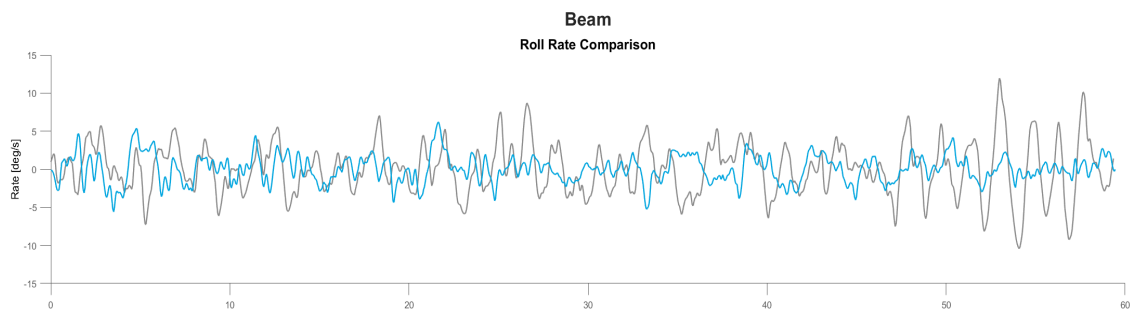

SEAKEEPER RIDE SEA TRIAL REPORT

Vessel Characteristics

Boat Make	EdgeWater Boats
Boat Model	262 CX
Boat Year	2024
System	450
Length Overall	26'5"
Beam Overall	9' 3"
Engine Configuration	2x Yamaha 200 hp
Displacement	7,200 lbs.

Test Conditions

Date	October 9, 2023
Location	Edgewater, FL
Speed	38 mph
Seas	Following
Sea Conditions	3-5 ft. at 10 secs.

Performance results are measured with the system on and off as a reduction of standard deviation in pitch and roll rates at all frequencies at a constant heading and speed.