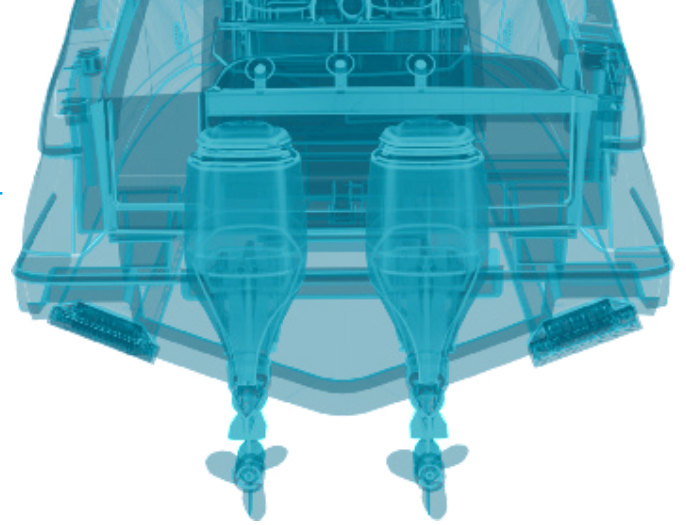

SEAKEEPER RIDE SEA TRIAL REPORT

Vessel Characteristics

Boat Make	EdgeWater Boats
Boat Model	262 CX
Boat Year	2024
System	450
Length Overall	26'5"
Beam Overall	9' 3"
Engine Configuration	2x Yamaha 200 hp
Displacement	7,200 lbs.

Test Conditions

Date	October 9, 2023
Location	Edgewater, FL
Speed	38 mph
Seas	Following
Sea Conditions	3-5 ft. at 10 secs.

Performance results are measured with the system on and off as a reduction of standard deviation in pitch and roll rates at all frequencies at a constant heading and speed.