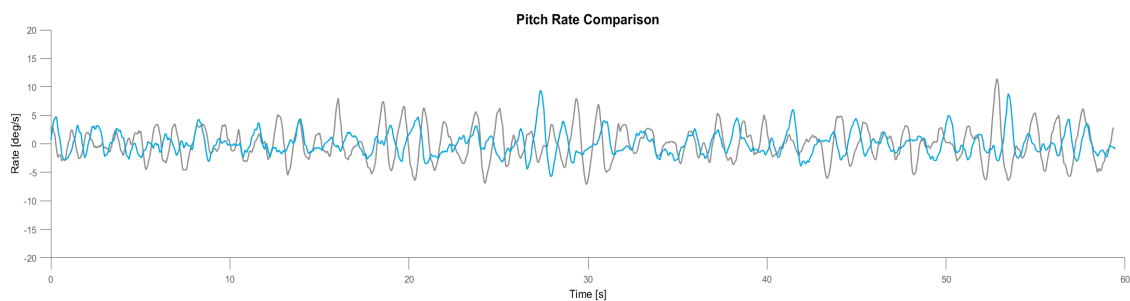

SEAKEEPER RIDE SEA TRIAL REPORT

Vessel Characteristics

Boat Make	EdgeWater Boats
Boat Model	262 CX
Boat Year	2024
System	450
Length Overall	26'5"
Beam Overall	9' 3"
Engine Configuration	2x Yamaha 200 hp
Displacement	7,200 lbs.

Test Conditions

Date	October 9, 2023
Location	Edgewater, FL
Speed	38 mph
Seas	Following
Sea Conditions	3-5 ft. at 10 secs.

Performance results are measured with the system on and off as a reduction of standard deviation in pitch and roll rates at all frequencies at a constant heading and speed.