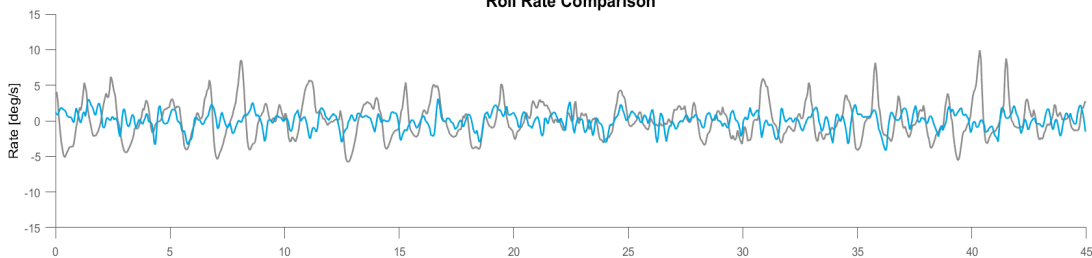

SEAKEEPER RIDE SEA TRIAL REPORT

Vessel Characteristics

Boat Make	Sea Hunt Boats
Boat Model	Ultra 239 SE
Boat Year	2024
System	450
Length Overall	24' 3"
Beam Overall	8' 6"
Engine Configuration	1x Yamaha 200 hp
Displacement	3,700 lbs.

Test Conditions

Date	September 18, 2023
Location	Venice, FL
Speed	30 mph
Seas	Following
Sea Conditions	1-3 ft. at 4 secs.

Following
Roll Rate Comparison

Pitch Rate Comparison

Performance results are measured with the system on and off as a reduction of standard deviation in pitch and roll rates at all frequencies at a constant heading and speed.