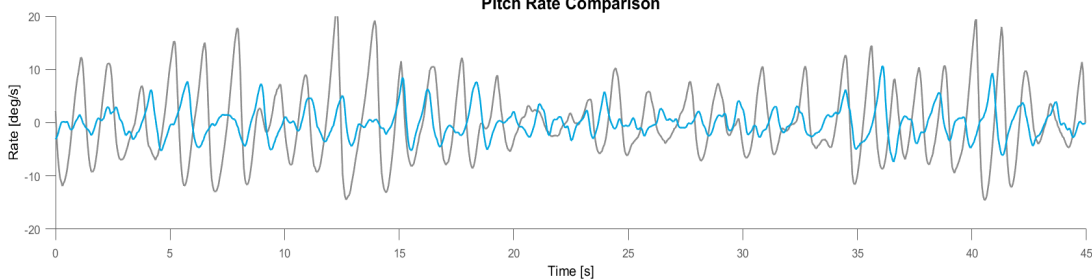

SEAKEEPER RIDE SEA TRIAL REPORT

Vessel Characteristics

Boat Make	Sea Hunt Boats
Boat Model	Ultra 239 SE
Boat Year	2024
System	450
Length Overall	24' 3"
Beam Overall	8' 6"
Engine Configuration	1x Yamaha 200 hp
Displacement	3,700 lbs.

Test Conditions

Date	September 18, 2023
Location	Venice, FL
Speed	30 mph
Seas	Following
Sea Conditions	1-3 ft. at 4 secs.

Following
Roll Rate Comparison

Pitch Rate Comparison

Performance results are measured with the system on and off as a reduction of standard deviation in pitch and roll rates at all frequencies at a constant heading and speed.