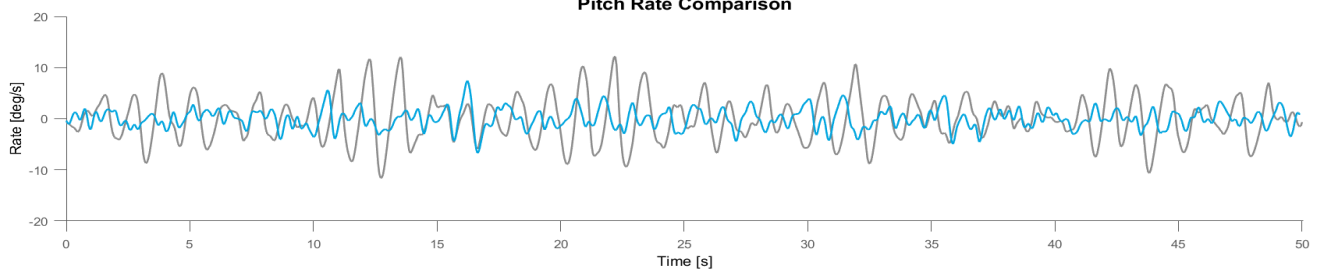

SEAKEEPER RIDE SEA TRIAL REPORT

Vessel Characteristics

Boat Make	Sound Marine
Boat Model	29 (Custom)
Boat Year	2023
System	525
Length Overall	Custom
Beam Overall	Custom
Engine Configuration	2x Honda 250 hp
Displacement	Custom

Test Conditions

Date	October 12, 2023
Location	Long Beach Island, NJ
Speed	30 mph
Seas	Stern Quartering
Sea Conditions	1 ft. at 11 seconds

**Stern Quartering
Roll Rate Comparison**

Pitch Rate Comparison

Performance results are measured with the system on and off as a reduction of standard deviation in pitch and roll rates at all frequencies at a constant heading and speed.