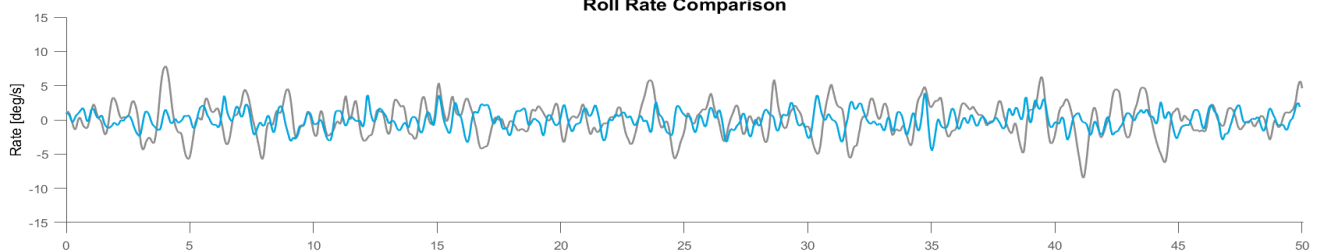

SEAKEEPER RIDE SEA TRIAL REPORT

Vessel Characteristics

Boat Make	Sound Marine
Boat Model	29 (Custom)
Boat Year	2023
System	525
Length Overall	Custom
Beam Overall	Custom
Engine Configuration	2x Honda 250 hp
Displacement	Custom

Test Conditions

Date	October 12, 2023
Location	Long Beach Island, NJ
Speed	30 mph
Seas	Stern Quartering
Sea Conditions	1 ft. at 11 seconds

**Stern Quartering
Roll Rate Comparison**

Pitch Rate Comparison

Performance results are measured with the system on and off as a reduction of standard deviation in pitch and roll rates at all frequencies at a constant heading and speed.