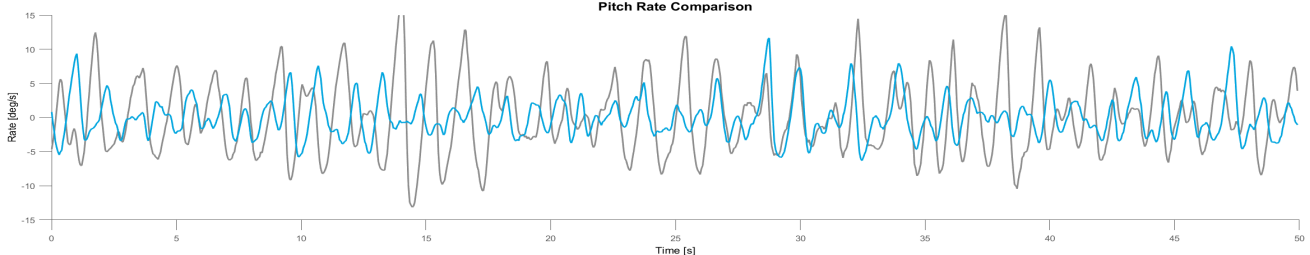

## Vessel Characteristics

Boat Make	Valhalla Boatworks
Boat Model	V-33
Boat Year	2023
System	Ride 600
Length Overall	32'10"
Beam Overall	9'9"
Engine Configuration	2x Mercury V10 350 hp
Displacement	12,345 lbs

## Test Conditions

Date	December 15, 2023
Location	Atlantic City, NJ
Speed	35 mph
Seas	Stern Quartering
Sea Conditions	2-3 ft. at 6 seconds

Stern Quartering Seas  
Roll Rate Comparison

Pitch Rate Comparison

Performance results are measured with the system on and off as a reduction of standard deviation in pitch and roll rates at all frequencies at a constant heading and speed.