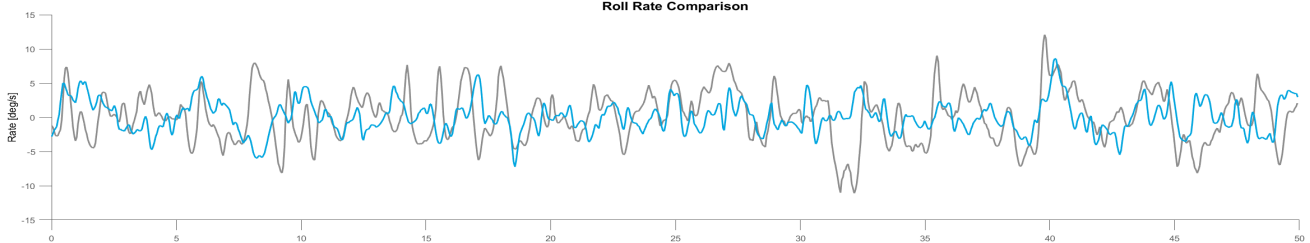

## Vessel Characteristics

Boat Make	Valhalla Boatworks
Boat Model	V-33
Boat Year	2023
System	Ride 600
Length Overall	32'10"
Beam Overall	9'9"
Engine Configuration	2x Mercury V10 350 hp
Displacement	12,345 lbs

## Test Conditions

Date	December 15, 2023
Location	Atlantic City, NJ
Speed	35 mph
Seas	Stern Quartering
Sea Conditions	2-3 ft. at 6 seconds

Stern Quartering Seas  
Roll Rate Comparison

Pitch Rate Comparison

Performance results are measured with the system on and off as a reduction of standard deviation in pitch and roll rates at all frequencies at a constant heading and speed.