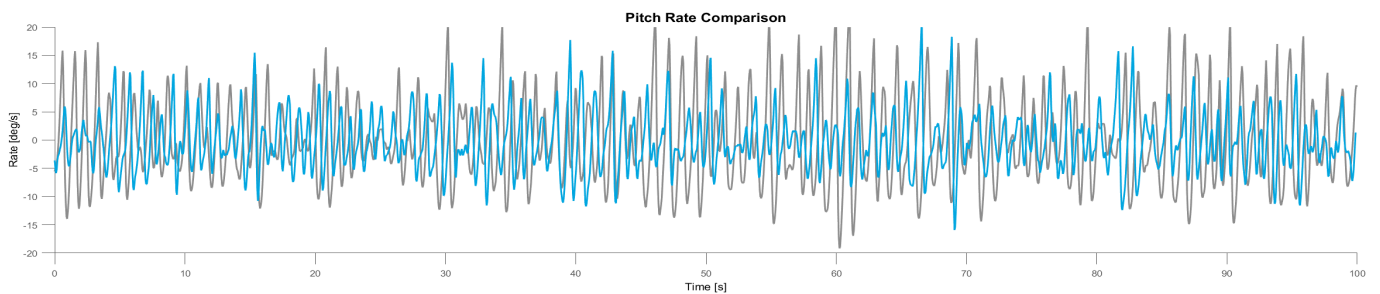

SEAKEEPER RIDE SEA TRIAL REPORT

Vessel Characteristics

Boat Make	Mamba Custom Boats
Boat Model	24VX
Boat Year	2024
System	450
Length Overall	24'
Beam Overall	8'
Engine Configuration	1x Mercury 300hp
Displacement	1,850 lbs

Test Conditions

Date	November 15, 2023
Location	Corpus Christi, TX
Speed	30 mph
Seas	Stern Quartering
Sea Conditions	1 ft. at 2 secs.

Performance results are measured with the system on and off as a reduction of standard deviation in pitch and roll rates at all frequencies at a constant heading and speed.