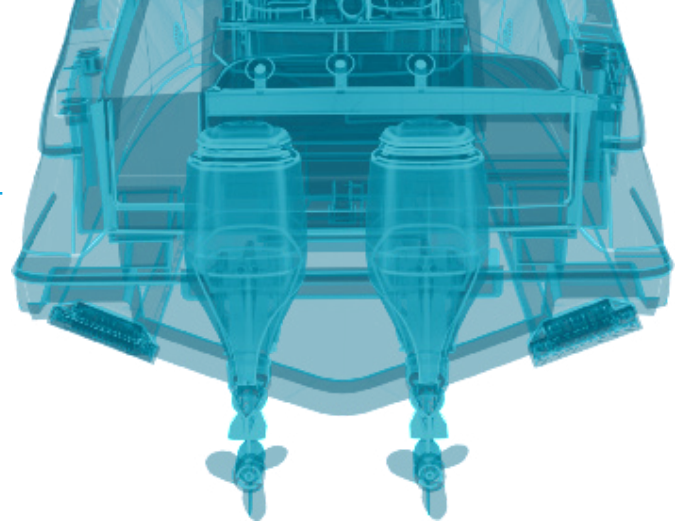

SEAKEEPER RIDE SEA TRIAL REPORT

Vessel Characteristics

Boat Make	Mamba Custom Boats
Boat Model	24VX
Boat Year	2024
System	450
Length Overall	24'
Beam Overall	8'
Engine Configuration	1x Mercury 300hp
Displacement	1,850 lbs

Test Conditions

Date	November 15, 2023
Location	Corpus Christi, TX
Speed	30 mph
Seas	Stern Quartering
Sea Conditions	1 ft. at 2 secs.

Performance results are measured with the system on and off as a reduction of standard deviation in pitch and roll rates at all frequencies at a constant heading and speed.