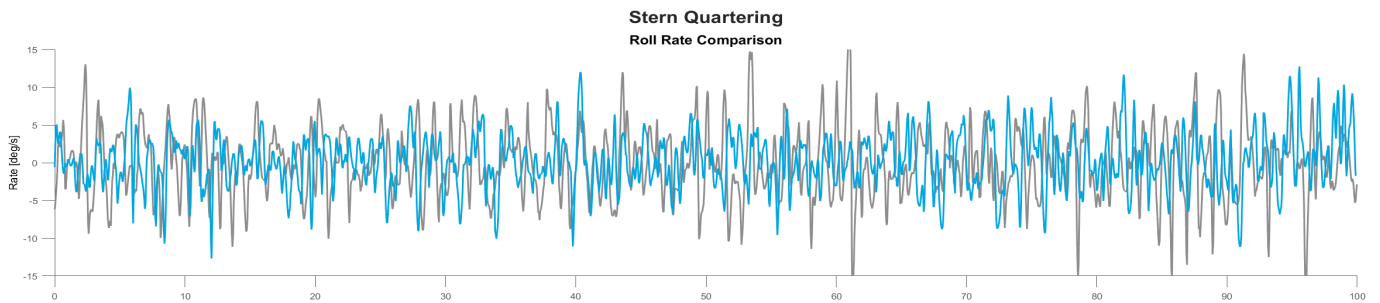

SEAKEEPER RIDE SEA TRIAL REPORT

Vessel Characteristics

Boat Make	Mamba Custom Boats
Boat Model	24VX
Boat Year	2024
System	450
Length Overall	24'
Beam Overall	8'
Engine Configuration	1x Mercury 300hp
Displacement	1,850 lbs

Test Conditions

Date	November 15, 2023
Location	Corpus Christi, TX
Speed	30 mph
Seas	Stern Quartering
Sea Conditions	1 ft. at 2 secs.

Performance results are measured with the system on and off as a reduction of standard deviation in pitch and roll rates at all frequencies at a constant heading and speed.