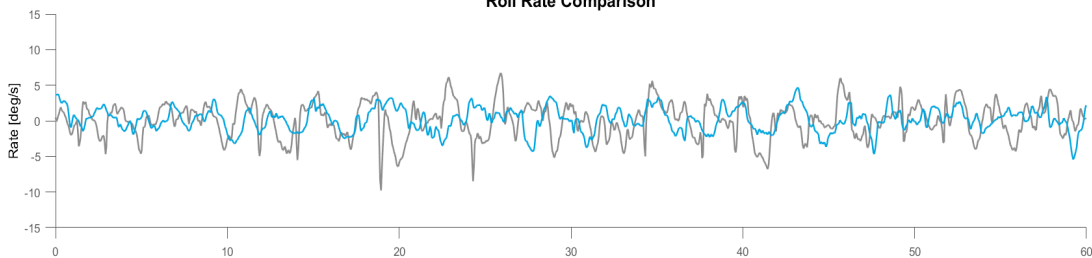

SEAKEEPER RIDE SEA TRIAL REPORT

Vessel Characteristics

Boat Make	SeaVee Boats
Boat Model	340 Z
Boat Year	2019
System	600
Length Overall	34' 9"
Beam Overall	10' 0"
Engine Configuration	3x Yamaha 300 hp
Displacement	7,950 lbs.

Test Conditions

Date	April 10, 2024
Location	Marathon Key, FL
Speed	30 mph
Seas	Following
Sea Conditions	3-4 ft. at 3 secs.

Following
Roll Rate Comparison

Pitch Rate Comparison

Performance results are measured with the system on and off as a reduction of standard deviation in pitch and roll rates at all frequencies at a constant heading and speed.