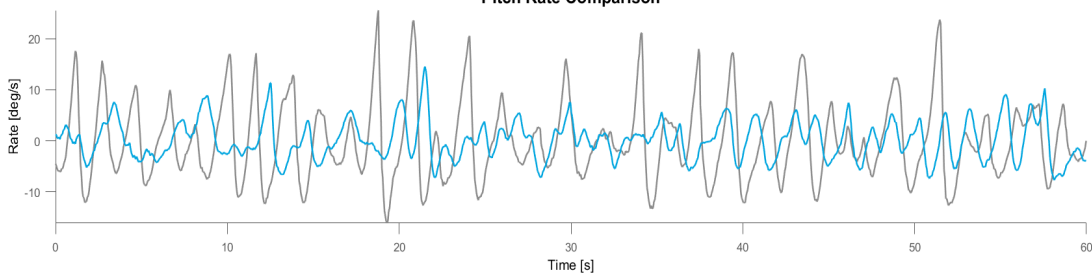

SEAKEEPER RIDE SEA TRIAL REPORT

Vessel Characteristics

Boat Make	SeaVee Boats
Boat Model	340 Z
Boat Year	2019
System	600
Length Overall	34' 9"
Beam Overall	10' 0"
Engine Configuration	3x Yamaha 300 hp
Displacement	7,950 lbs.

Test Conditions

Date	April 10, 2024
Location	Marathon Key, FL
Speed	30 mph
Seas	Following
Sea Conditions	3-4 ft. at 3 secs.

Following
Roll Rate Comparison

Pitch Rate Comparison

Performance results are measured with the system on and off as a reduction of standard deviation in pitch and roll rates at all frequencies at a constant heading and speed.